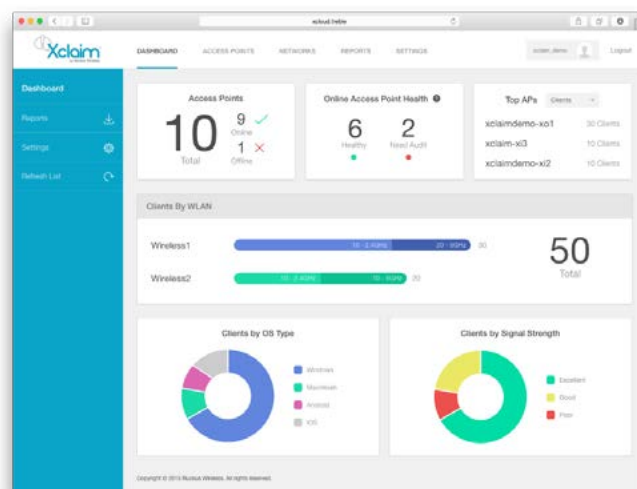

A New Way to Wi-Fi

Xclaim makes your WiFi life simple without compromising on the things that matter. Secure, robust, no-nonsense WiFi with the functionality that matters and with an ease of use you will appreciate. All this from a vendor you can trust and at a budget you can afford. Xclaim – a new way to WiFi.

FEATURES

- Advanced RF design
- Dynamic channel selection (auto)
- Automatic traffic prioritization (auto)
- Airtime Fairness (auto)
- Band Steering (auto)
- Client isolation (per AP)
- 4 SSIDs per radio
- Bandwidth throttling
- Cloud management
- Captive Portal
- 802.1x
- MAC filter support
- Hotspot with Social Login Options**
- Facebook Login*
- Simple Mesh*
- Support for external antennas for 5GHz radio

*available through a free upgrade over the course of 2016

**available through preferred vendors

CloudManager dashboard view